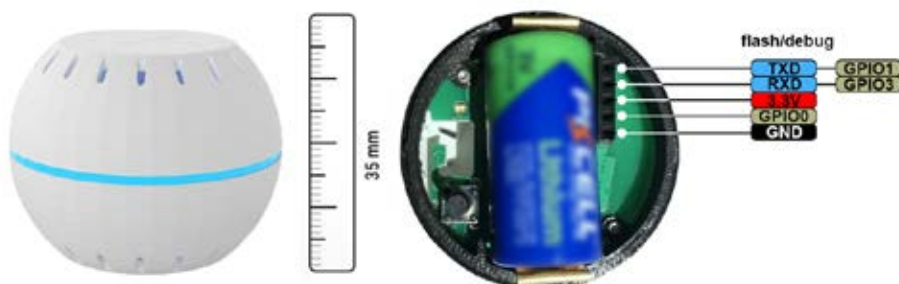

Wi-Fi

Connect Shelly H&T directly to your Wi-Fi.

Free history on Cloud

With Shelly H&T you can see recorded data for humidity and temperature for up to a year.

WI-FI HUMIDITY & TEMPERATURE SENSOR

Shelly H&T is the world's first Wi-Fi Humidity & Temperature sensor working over 1 year on battery