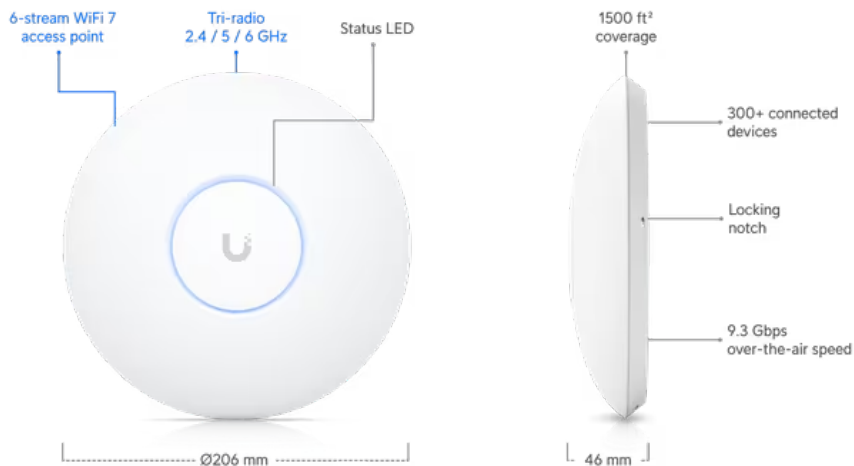

Mechanical

Dimensions

Ø206 x 46 mm (Ø8.1 x 1.8")